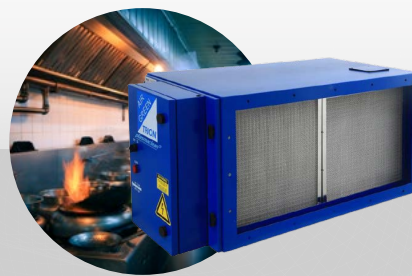

Plasma Clean Air baffle filters provide optimum grease removal and flame protection in the kitchen canopy. The filters are tested to UL1046 - 'Grease Filters for Exhaust Ducts'. The rounded baffle design maximizes grease impingement and facilitates cleaning. The pressure drop at 100% rated air flow is 80Pa.

Benefits

- Low static pressure ensures quiet operation
- High grease removal efficiency
- Safe, dependable flame barrier protection
- Self-balancing airflow throughout the entire length of one hood
- Easy installation/removal
- Comply with the DW/172 standard

Related products

Grease Bloc Filter

Electrostatic Grease Control

plasma-cleanair.com • ask@plasma-cleanair.com | 0800 652 3325
Earl Business Centre, Dowry Street, Oldham, OL8 2PF

Filter Specifications

Model	Actual Size - H x W x D (mm)	Filter Weight (kg)	Rated Air Flow (m3/hr)
FRB1016	254 x 406 x 44	1.2	340
FRB1020	254 x 508 x 44	1.5	510
FRB1216	305 x 406 x 44	1.4	425
FRB1220	305 x 508 x 44	1.7	595
FRB1616	406 x 406 x 44	1.8	595
FRB1620	406 x 508 x 44	2.1	765
FRB1625	406 x 635 x 44	2.6	1020
FRB2016	508 x 406 x 44	2.1	765
FRB2020	508 x 508 x 44	2.5	1020
FRB2025	508 x 635 x 44	3.1	850
FRB2516	635 x 406 x 44	2.6	935
FRB2520	635 x 508 x 44	3.1	1275